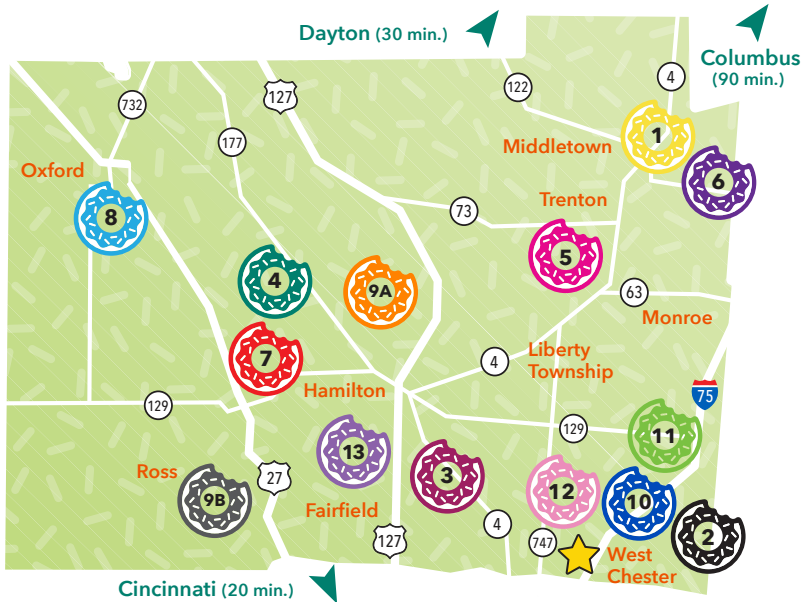

**Fried, glazed, filled, and sprinkled.
Try them all on the Butler County Donut Trail!**

With one of the largest numbers of donut shops per capita in the Midwest, donuts are a big deal on the Butler County Donut Trail.

Grab your Butler County Donut Trail Passport, complete the journey, and earn your SWEET Donut Trail T-shirt.

Which shop will be your favorite?

- 1 Central Pastry Shop**
1518 Central Ave.,
Middletown, OH 45044
- 2 Holtman's Donuts**
9558 Civic Centre Blvd.,
West Chester, OH 45069
- 3 Jupiter Coffee & Donuts**
5353 Dixie Hwy.,
Fairfield, OH 45014
- 4 Kelly's Bakery**
1335 Main St.,
Hamilton, OH 45013
- 5 Martin's Donuts**
4 W. State St.,
Trenton, OH 45067
- 6 Milton's Donuts**
3533 Roosevelt Blvd.,
Middletown, OH 45044
- 7 Mimi's Lil' Kitchen**
2267 Millville Ave.,
Hamilton, OH 45013
- 8 Oxford Doughnut Shoppe (Optional)**
120 S. Locust St.,
Oxford, OH 45056
- 9A Ross Bakery**
1051 Eaton Ave.,
Hamilton, OH 45013 **or**
9B 4421 Hamilton Cleves Rd.,
Hamilton, OH 45013
- 10 Stan the Donut Man**
7967 Cincinnati Dayton Rd.,
West Chester, OH 45069
- 11 The Donut Duce**
7132 Cincinnati Dayton Rd.,
Liberty Township, OH 45069
- 12 The Donut Hole by Milton's**
8268 Princeton Glendale Rd.,
West Chester, OH 45069
- 13 The Donut Spot**
5130 Pleasant Ave.,
Fairfield, OH 45014

★ Travel Butler County
8756 Union Centre Blvd., West Chester, OH 45069

Download your Butler County Donut Trail Passport, and discover more fun things to do along the way at BCDonutTrail.com